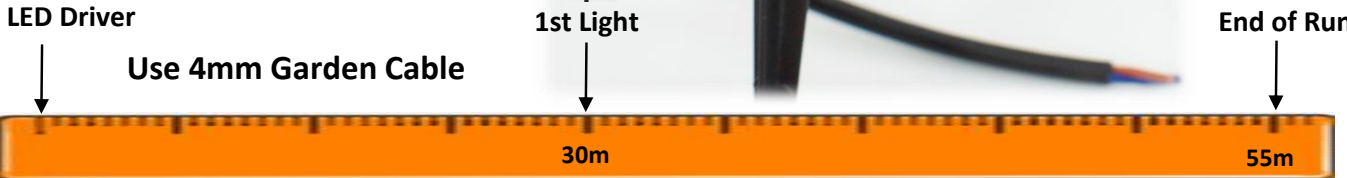

12 garden lights per driver!!!

** Driver must be double the wattage of the garden lights i.e. 5 x 6w garden lights is 30w, you will need to use a 60w driver

- 12V AC/DC
- IP Rating - IP67
- Material - Die cast aluminium
- Colour - Warm White 3000K
- Lumens - 570lm
- Cable - 1m Weather proof
- Stainless steel screws
- COB LED chip
- Beam Angle - 24°

LED Driver

Use 4mm Garden Cable

1st Light

End of Run

- 12V AC/DC
- IP Rating - IP67
- Material - Die cast aluminium
- Colour - Warm White 3000K
- Lumens - 290lm
- Cable - 1m Weather proof
- Stainless steel screws
- COB LED chip
- Beam Angle - 24°