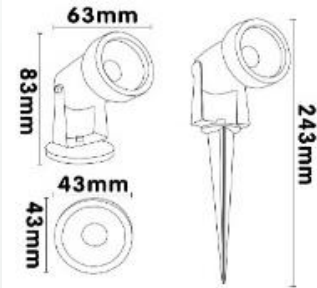

12 garden lights per driver!!!

** Driver must be double the wattage of the garden lights i.e. 5 x 6w garden lights is 30w, you will need to use a 60w driver

- 12V AC/DC
- IP Rating - IP67
- Material - Die cast aluminium
- Colour - Warm White 3000K
- Lumens - 570lm
- Cable - 1m Weather proof
- Stainless steel screws
- COB LED chip
- Beam Angle - 24°

LED Driver

Use 4mm Garden Cable

1st Light

End of Run

- 12V AC/DC
- IP Rating - IP67
- Material - Die cast aluminium
- Colour - Warm White 3000K
- Lumens - 290lm
- Cable - 1m Weather proof
- Stainless steel screws
- COB LED chip
- Beam Angle - 24°